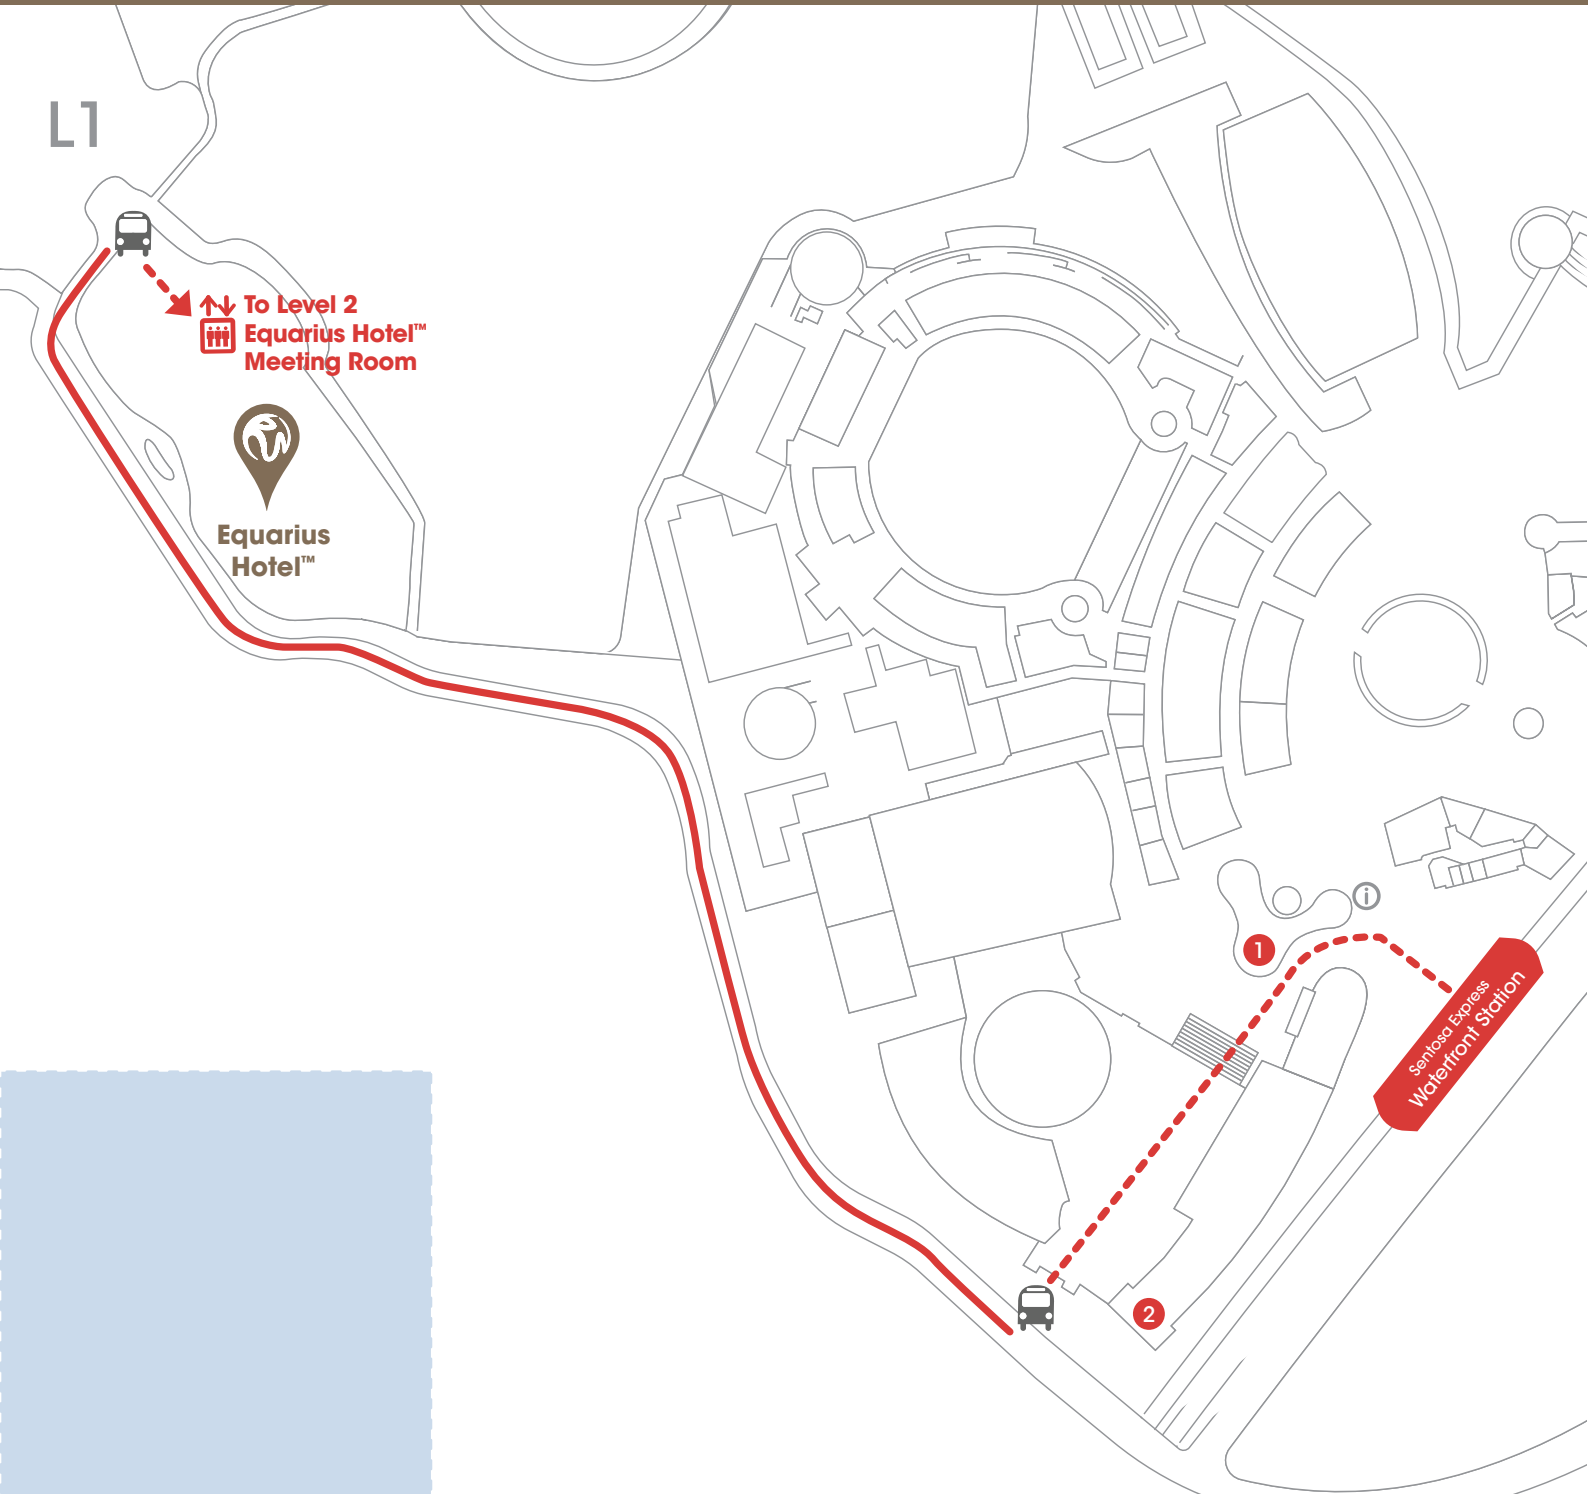

Directions to Equarius Hotel™ Level 2 Meeting Rooms

MRT & Sentosa Express

① Lake of Dreams

② Hotel Michael™

--- Walk way direction

Bus

HarbourFront

CC29 Circle Line

NE1 North East Line

VivoCity
(Lobby 1, Level 3)

Sentosa Express

F6 Waterfront Station

- Alight at Waterfront station.
- Walk pass lake of dreams towards Hotel Michael.
- Inter-hotel shuttle service will bring guest to Equarius Hotel.
- Proceed up to level 2.

Sentosa Island Admission: \$4